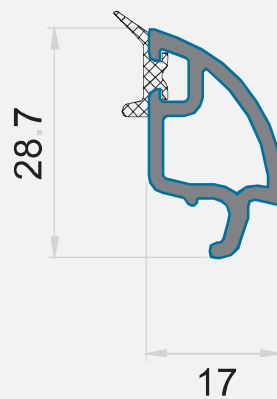

■ F40000 - GLAZING BEAD PROFILE, 32 mm